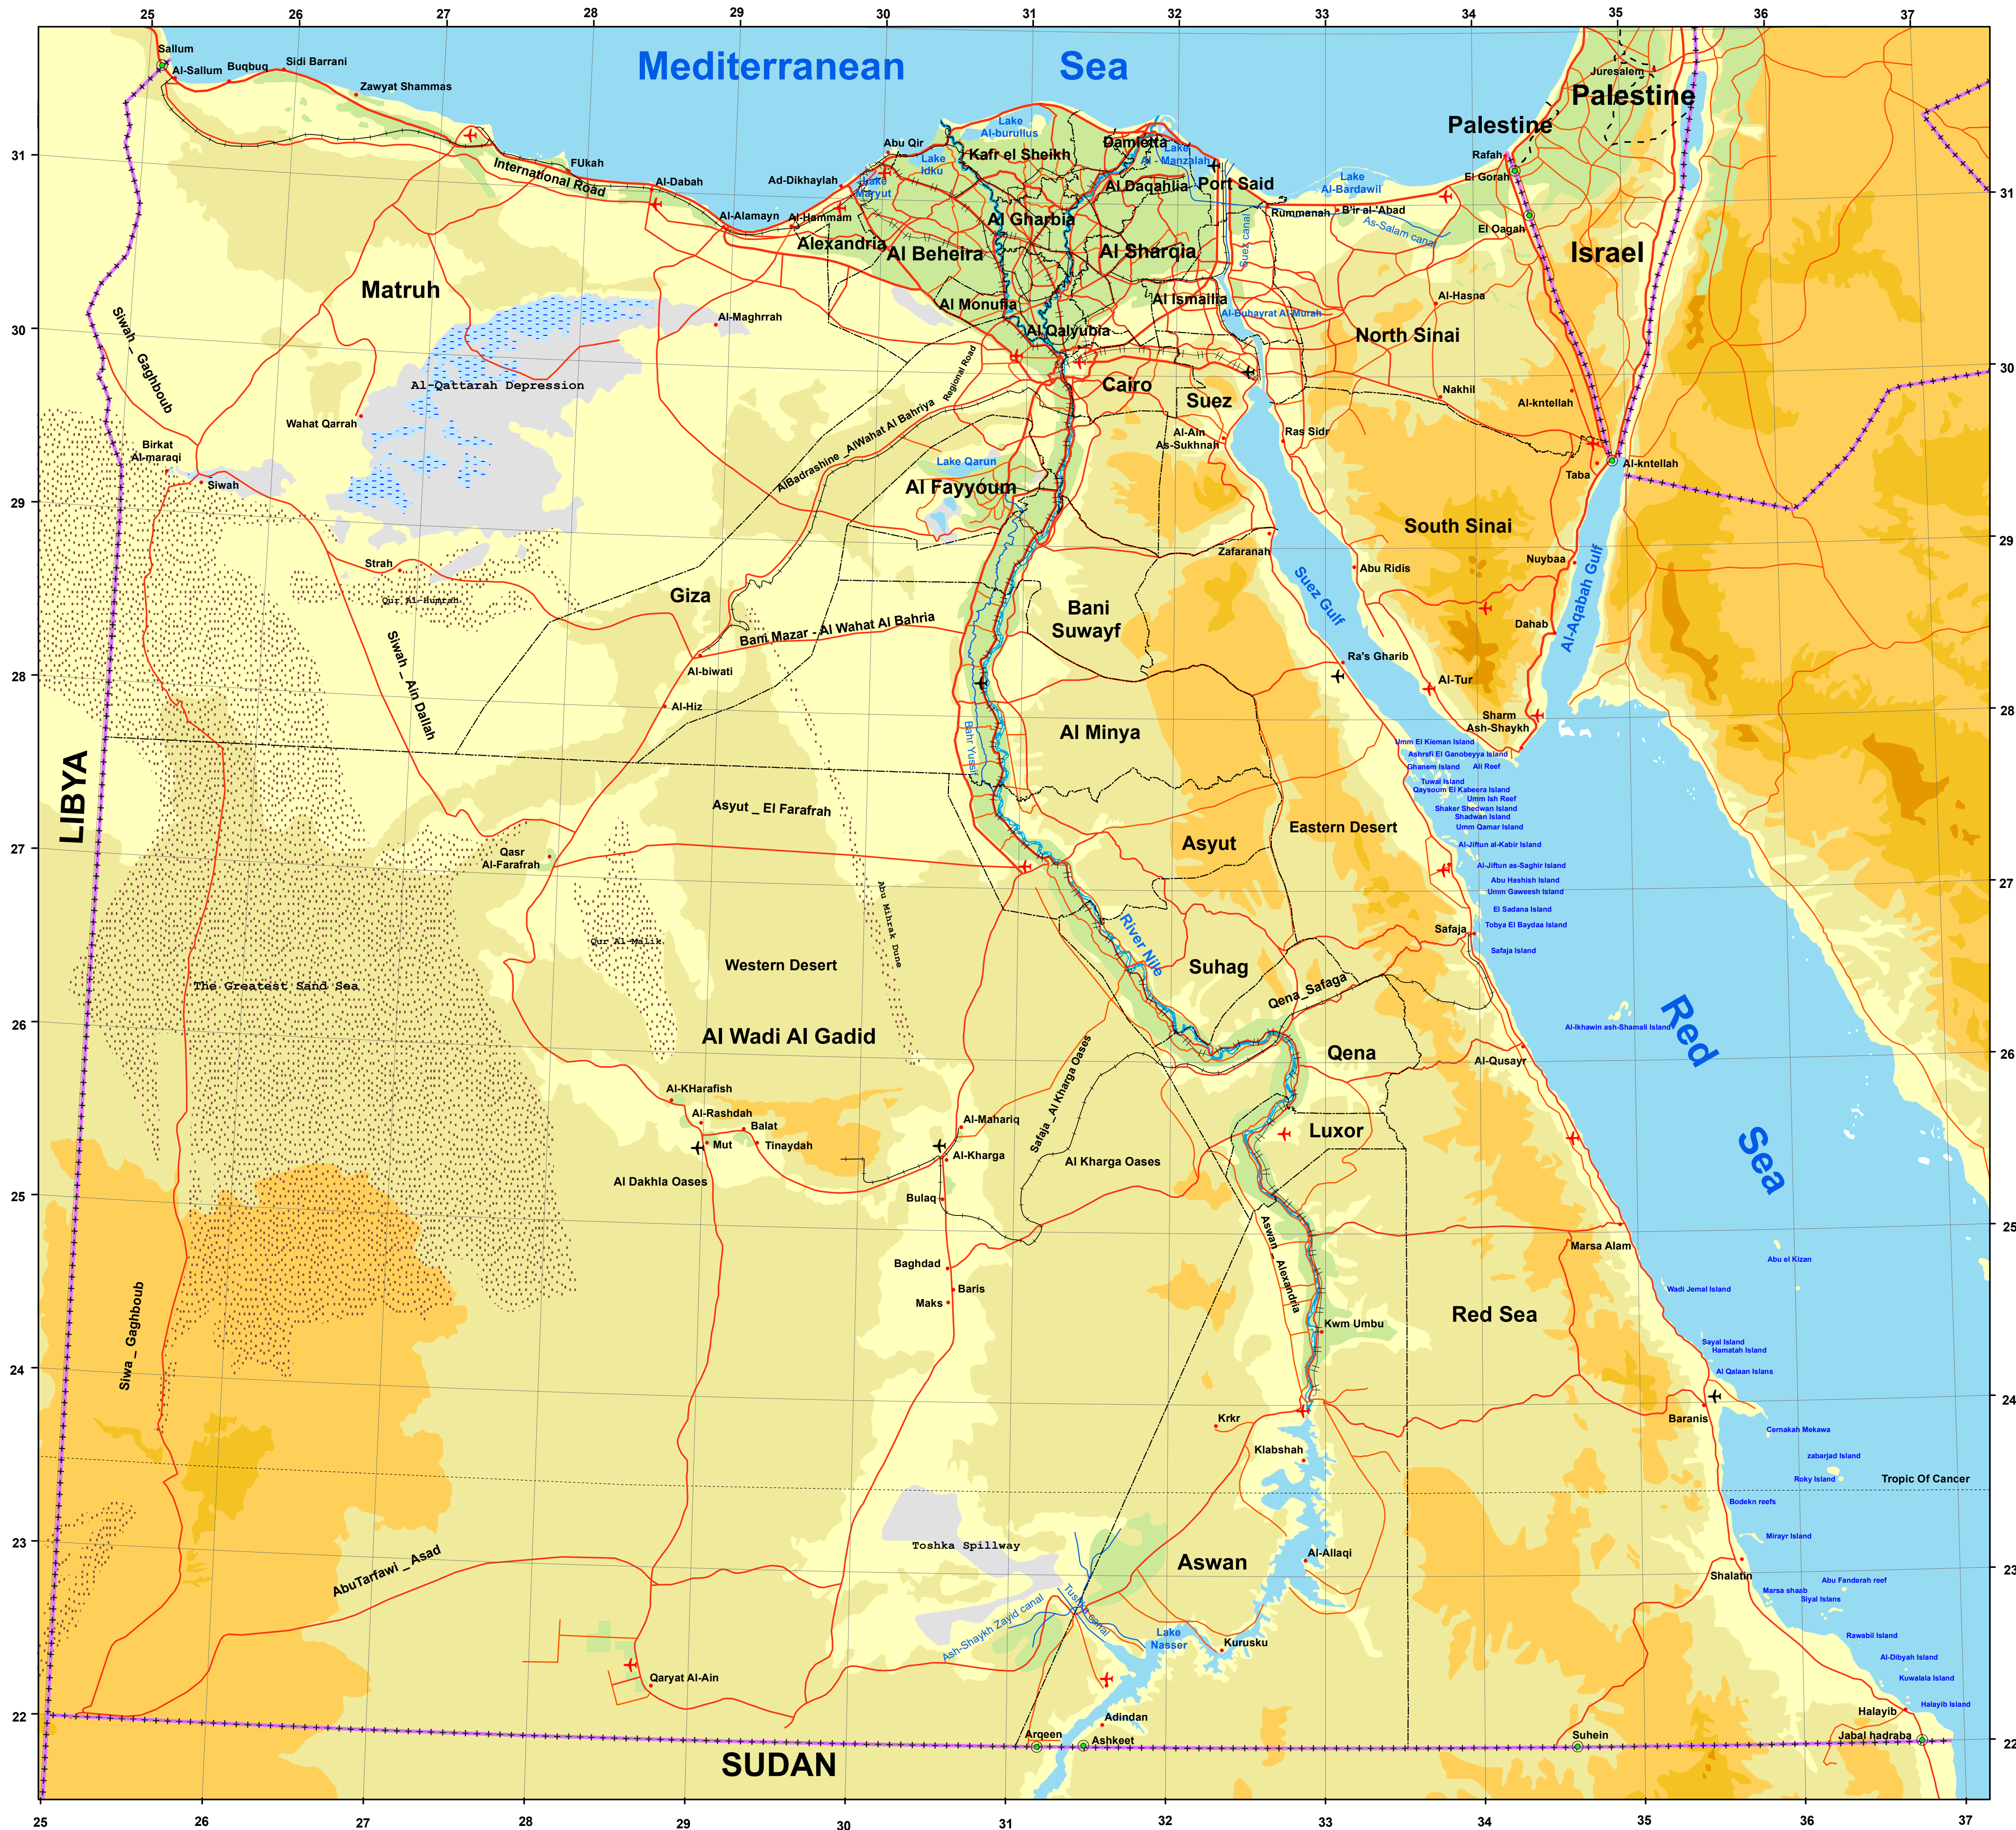

Arab Republic Of Egypt

- Legend**
- Gate
 - Governorate capital
 - Cities
 - International airport
 - Domestic airport
 - Mosque
 - Monastery
 - Tourist site
 - Historical site
 - Pyramids
 - Wells - Springs
 - International boundary
 - Govern boundary
 - Canals
 - Dual carriage road
 - Main road
 - Secondary road
 - Track
 - Double railway
 - Single railway
 - Water stream
 - Sabakhah
 - Lakes
 - Valleys
 - Sand dunes
 - The Capital
 - Cultivation

This map can't be used, copied or update without official licence from Egyptian General Survey Authority EGSA
 All rights are reserved by EGSA according Act 82 Year 2002
 Printed by Aerial Survey Department ASD in 2020

الهيئة العامة للمساحة
 GENERAL SURVEY AUTHORITY
 مشروع: خريطة مصر
 تاريخ: 2020
 الموقع: www.egsa.gov.eg