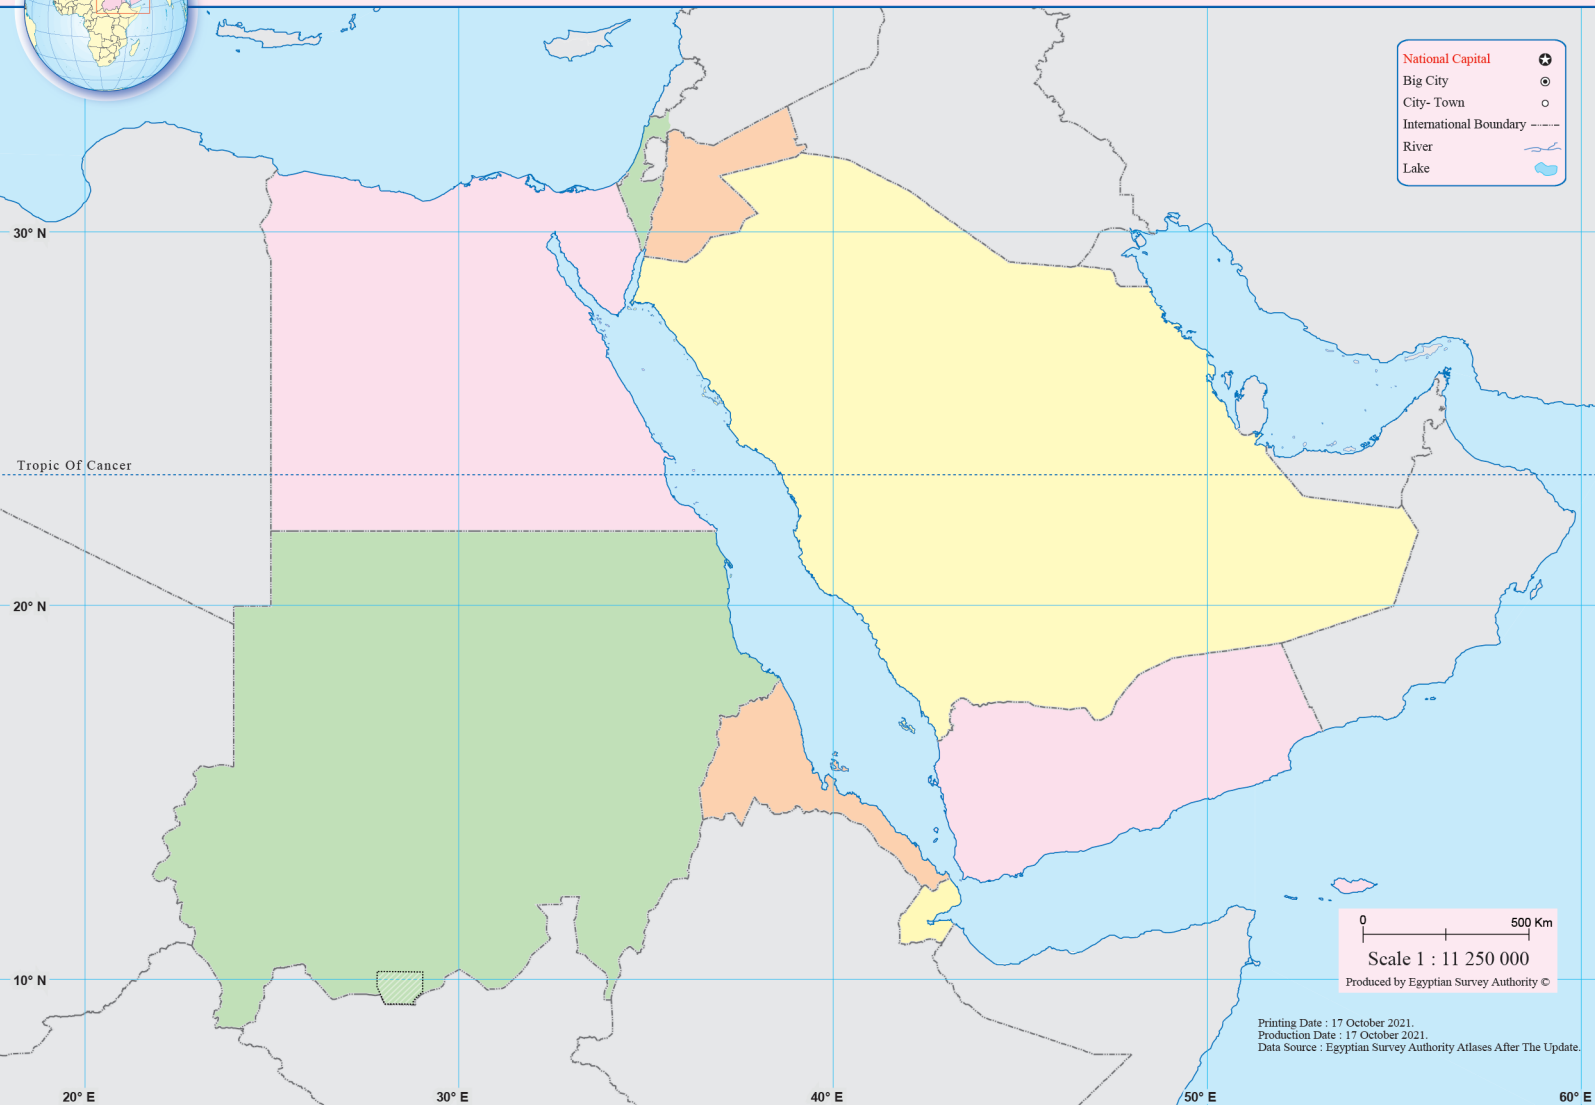

RED SEA COUNTRIES

- National Capital (star in a circle)
- Big City (circle with a dot)
- City- Town (small circle)
- International Boundary (dashed line)
- River (blue line)
- Lake (light blue area)

0 500 Km
Scale 1 : 11 250 000
Produced by Egyptian Survey Authority ©